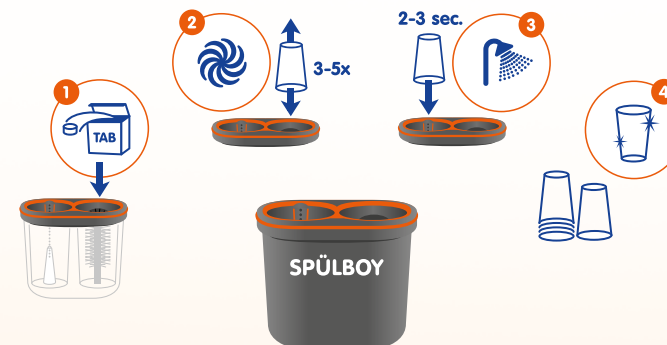

RETURN CUPS

Quality plastic reusable cups are made of polypropylene.

- not subject to the ban on disposable tableware
- suitable for both cold and hot drinks
- stable and unbreakable and nevertheless very light
- comply with food contact regulations
- certified for up to 50 washing cycles in the industrial dishwasher
- not no packaging material and thus has not to be considered in the packaging responsibility systems like EXPRA or PRO Europe

Return cup
Ø 4,3 cm / 2 cl / 4 cl (PP)
20004 40 x 50 ks

Return cup
Ø 5,5 cm / 0,1 l (PP)
20010 35 x 40 ks

Return cup MULTI
Ø 7,9 cm / 0,2 l (PP)
20021 25 x 40 ks

Return cup
Ø 6,8 cm / 0,2 l (PP)
20020 20 x 40 ks

Return cup
Ø 7,6 cm / extra-rigid
21020 15 x 25 ks

Return cup
Ø 7,6 cm / 0,25 l (PP)
20025 20 x 50 ks

Return cup
Ø 7,9 cm / 0,3 l (PP)
20030 25 x 20 ks

Return cup
Ø 8 cm / extra-rigid
21030 15 x 15 ks

Return cup Longdrink
Ø 5,6 cm / 2 cl / 0,2 l (PP)
20102 50 x 10 ks

Return cup Cocktail
Ø 7 cm / 0,2 l (PP)
20120 20 x 25 ks

Return cup Cocktail extra-rigid
Ø 7 cm / 0,2 l (PP)
21120 20 x 12 ks

buying a set of XL brushes for washing is recommended

Return cup
Ø 9,1 cm / 0,5 l (PP)
20050 12 x 30 ks

Return cup
Ø 8,6 cm / 0,4 l (PP)
20040 10 x 50 ks

Return cup
Ø 8,7 cm / extra-rigid
21040 12 x 10 ks

Return cup Cocktail
Ø 8 cm / 0,3 l (PP)
20130 15 x 30 ks

Return cup
Ø 8,1 cm / extra-rigid
21130 15 x 15 ks

RETURNABLE TOKENS

Returnable tokens can be used to for deposit cups. After consumption, the deposit may be returned only in combination of cup and token.

Deposit token orange (PS)
20915 15 x 100 ks

Deposit token green (PS)
20906 15 x 100 ks

Deposit token yellow (PS)
20905 15 x 100 ks

Return cups + tokens **samples V0036**

SPÜLBOY

Highly efficient portable hand dishwasher for cups / glasses
Spülboy®, including standard accessories.