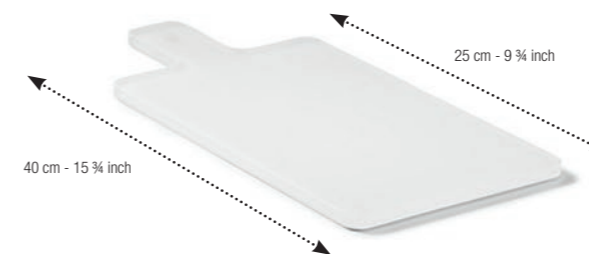

PLANCHE BURGER BURGER BOARD

Hêtre - Beech wood / Made in Italy

655503  4
34 x 24 x 2 cm
13 1/2 x 9 1/2 x 3/4"

PLANCHE À TAPAS MEALPLAK MEALPLAK TAPAS BOARD

Nacryl Blanc - White Nacryl

411540  6
32 x 14 x 1 cm
12 1/2 x 5 1/2 x 1/2"