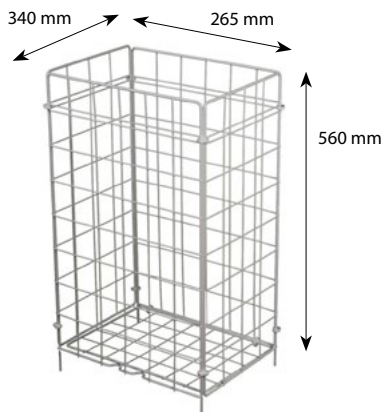

## WASTE PAPER BASKET

**Wire basket, white**  
(FE) 340 x 265 x 560 mm 50 L  
**60995**  12 x 1 pc

V0076

*for basket 60995*

**Bin liner, white**  
(HDPE) 63 x 85 cm 50 L  
**69585**  9 x 40 pcs