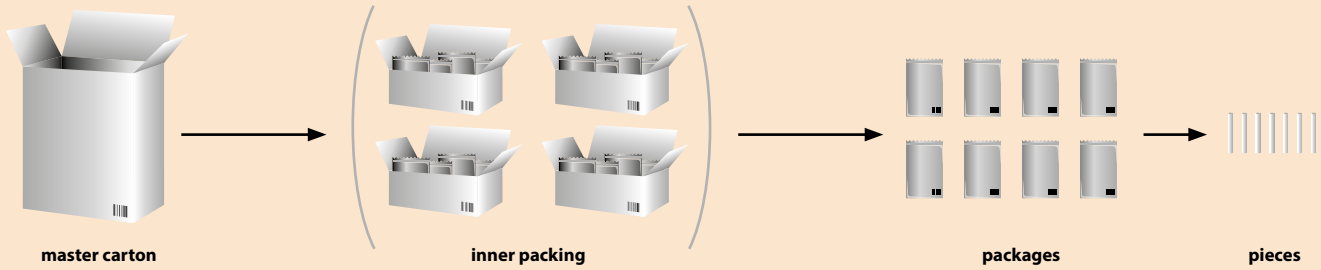

E Explanations and specifications

Logistics and packaging:

= carton   = carton with inner packing

For example:

66204 Ice-cream umbrella 50 x 144 pcs = 50 packages of 144 pieces in carton

66570 Flag pick "CZ" 200 x 50 pcs (4 x 50 pkg.) = 200 packages of 50 pieces per carton (4 inner packs of 50 packages)

Dimensions:

52099 Balloons assorted colors
Ø 20 cm

Diameter:

Ø = max. outer diameter

Volume:

l = recommended item volume
(filling mark)

Parametres:

Number of layers:

3-ply

Folding style:

1/4 fold

Dimensions:

unfolded