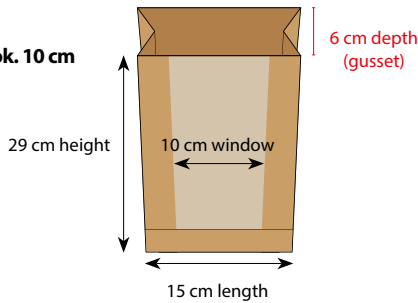

### Dimensions:

**77315**

**Foodcontainer rectangular**  
10,8 x 8 x 3 cm

**65536**

**Baking cups**  
Ø 35 x 20 mm

**72515**

**Paper bags with sidefold**  
15 + 6 x 29 cm ok. 10 cm

**75434**