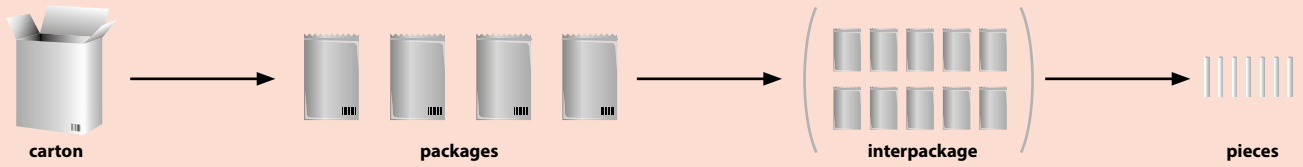

B Explanations and specifications

Package, interpackage and carton logistics: