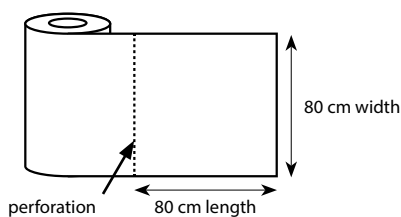

Napkin folding for dispensers:

Winding, perforation:

88617
Tablecover PREMIUM
yellow green
80 x 80 cm