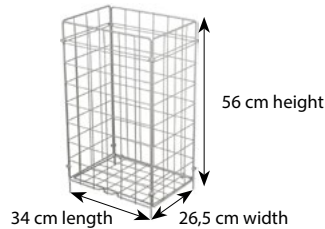

### Dimensions:

68220  
Chef hat paper, white  
23 cm

60995  
Wire waste paper basket, collapsible, white  
34 x 26,5 x 56 cm

60685  
Sanitary paper-bags  
11 + 4 x 28 cm

60009  
Paper towel folded ZZ, natural  
25 x 23 cm