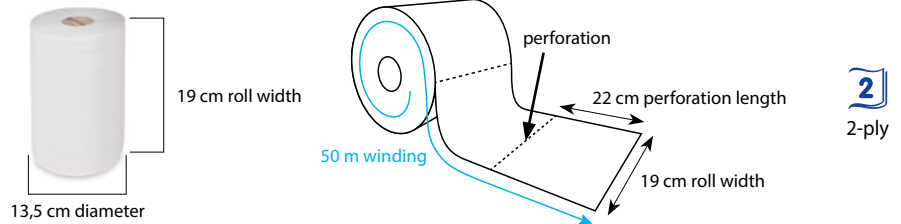

Parametres:

60121
Wiper roll tissue 2-ply
19 cm x 50 m Ø 13,5 cm