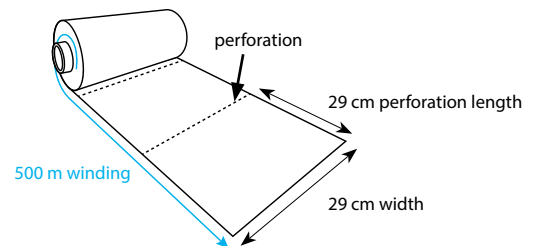

### Parametres:

**Material thickness:**

µm = micrometer

**Winding, perforation:**

**69220**  
**Cling film perforated**  
29 x 29 cm x 500 m

**Winding, width:**

**67403**

**Adhesive tape for closing-machine blue**  
66 m x 9 mm