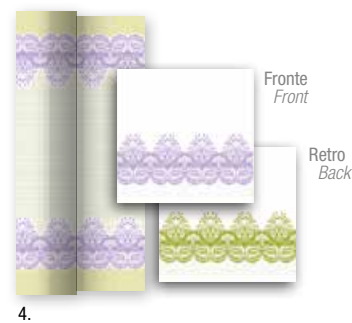

Bombay

	Code Référence Artikel Codigo Codigo	Description Description Beschreibung Medida	Pieces/Pack Pièces/Paquet Stücke/Pack Unid./Paq. Unid./Pacote	Packs/Cart. Paquets/Cart. Paq./Caja Pacote/Caixa
	Codice	Descrizione	Pezzi/Conf.	Conf./Cart.
1. TABLEWEAR BOMBAY CICLAMINO / CYCLAMEN	88447300	40x40	50	16
	88653100	0,40x24 mt	1	4
2. TABLEWEAR BOMBAY NERO / BLACK	88447400	40x40	50	16
	88653200	0,40x24 mt	1	4
3. TABLEWEAR BOMBAY ALASKA	88447600	40x40	50	16
	88653400	0,40x24 mt	1	4
4. TABLEWEAR BOMBAY LILLA / LILAC	88447200	40x40	50	16
	88653000	0,40x24 mt	1	4
5. TABLEWEAR BOMBAY CAPPUCCINO	88447500	40x40	50	16
	88653300	0,40x24 mt	1	4

PRETAGLIATO OGNI 1,20 mt / PRE-CUTTED EVERY 1,20 mt

5.

4.

1.

2.

3.